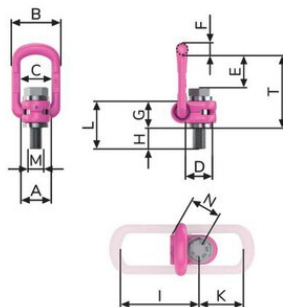

Lifting Eye RUD VLBG

Product information

- Captive but exchangeable RUD-Bolt
- Bracket adjustable in force direction
- Comprehensive range of threads

... [Read more](#)

Temperature range: -40°C up to +100°C.

Safety factor: 4:1

Lifting Eye RUD VLBG

Blueprint

Technical data

Part code	Code	WLL ton	A mm	B mm	C mm	D mm	E mm	F mm	G mm	H mm	I mm	K mm	L mm	M mm	N mm	T mm	Weight kg
42158600399	VLBG-M14	1.2	33	56	36	30	39	13.5	36	21	86	47	57	M14	38	85	0.52
42158600384	VLBG-M18	2	50	82	54	45	55	16.5	43	27	113	64	70	M18	48	110	1.3
42158600385	VLBG-M22	2.5	50	82	54	45	54	16.5	43	33	113	64	75	M22	48	110	1.31
42157983658	VLBG-M27	4	60	103	65	60	69	22.5	61	39	151	80	100	M27	67	147	3.07