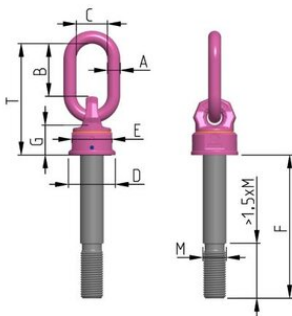

Lifting Eye RUD VWBG with variable length

Product information

- Rotating 360°, pivoting 230°
- Optical markings for easy determination for withdraw from service
- Ball bearing

... [Read more](#)

Temperature range: -40°C up to +200°C

Safety factor: 4:1

Lifting Eye RUD VWBG with variable length

Blueprint

Technical data

Part code	WLL ton	A mm	B mm	C mm	D mm	E mm	F mm	G mm	M mm	T mm
42158600150	6	23	86	50	90	80	33-300	94	M33	208
42158600451	8	23	86	50	90	80	36-300	94	M36-M39	208
42158600452	12	26	111	65	98	85	42-300	95	M42-M45	234
42158600453	13	26	111	65	98	85	48-300	95	M48-M52	234