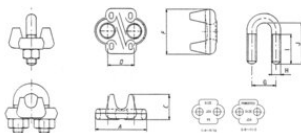

Wire Rope Clip with Forged Bridge Powertex PCTB

Blueprint

Technical data

Part code	Code	Rope Ø range mm	Size	Thread	No. of clips when lifting	Torque Nm	A mm	C mm	D mm	F mm	G mm	H mm	I mm	J mm	Weight kg
121100700230	PCTB-7	6-7	1/4	5/16-18 UNC	2	20.3	38.5	16.4	19	30.7	19	7.4	18	28	0.08
121100800230	PCTB-8	8	5/16	3/8-16 UNC	3	40.7	43.2	20.5	22.6	33.3	22.6	9.2	21	37	0.12
121101000230	PCTB-10	9-10	3/8	7/16-14 UNC	3	61	49	22	25	40.3	25	10.7	25	39	0.2
121101100230	PCTB-11	11	7/16	1/2-13 UNC	3	88	58	28	30.5	47.3	30.5	12.1	26	50	0.32
121101300230	PCTB-13	12-13	1/2	1/2-13 UNC	3	88	58	28	30.5	47.3	30.5	12.1	26	51	0.33
121101500230	PCTB-15	14-15	9/16	9/16-12 UNC	3	129	63	31	34	51	34	14	38	63	0.45
121101600230	PCTB-16	16	5/8	9/16-12 UNC	3	129	63	31	34	51	34	14	38	64	0.46
121102000230	PCTB-20	18-20	3/4	5/8-11 UNC	4	176	72	34	39	57	39	15.4	42	73	0.65
121102200230	PCTB-22	22	7/8	3/4-10 UNC	4	305	80	36	44	62	44	18.7	44	79	0.94
121102600230	PCTB-26	24-26	1	3/4-10 UNC	5	305	88	44	47	66	47	18.7	52	93	1.1
121103000230	PCTB-30	28-30	1-1/8	3/4-10 UNC	6	305	90	48	51	69	51	18.7	54	99	1.3
121103400230	PCTB-34	32-34	1-1/4	7/8-9 UNC	7	488	104	53	58.2	78.5	58.5	21.2	58.5	111.5	1.8
121103600230	PCTB-36	36	1-3/8	7/8-9 UNC	7	488	105	56	59	80	59	21.2	61	118	2
121104000230	PCTB-40	38-40	1-1/2	7/8-9 UNC	8	488	112	60	66	86	66	21.2	62	124	2.3