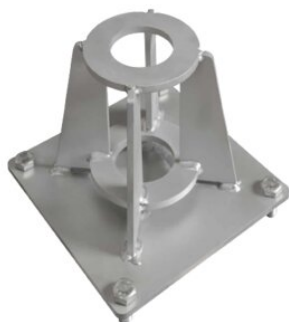

Floor Socket for Gebuwin Swivel Davit Cranes, Zinc Plated

Product information

Floor socket with zinc plating, suitable for Gebuwin Swivel Davit cranes SD.

... [Read more](#)

Material: Steel
Finish: Galvanized

Floor Socket for Gebuwin Swivel Davit Cranes, Zinc Plated

Blueprint

Technical data

Part code	Weight kg
609777001847	8.5