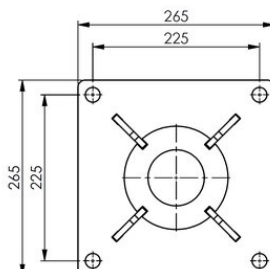

Floor Socket for Gebuwin Swivel Davit Cranes, Zinc Plated

Blueprint

Technical data

Part code	Weight kg
609777001847	8.5