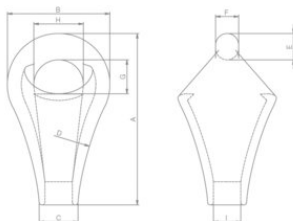

... [Read more](#)

Material: High grade casted steel.

Marking: Manufacturers logo, size and batch number.

Warning: The specified capacities shown are for grab operation. For other applications use safety factor 5:1

Safety factor: 5:1

Rope Pear Socket Nemag

Blueprint

Technical data

Part code	Code	Rope Ø range mm	WLL ton	MBL	A mm	B mm	C mm	D mm	E mm	F mm	G mm	H mm	I mm	Weight kg
122101300120	RP-2	12-13	2	14	95	56	25	195	15.5	13.5	22	25	16	0.4
122101500120	RP-3	14-15	2.5	17.5	109	64	28	220	17.5	15.5	24	29	19	0.6
122101700120	RP-4	16-17	3	22.5	123	70	31	220	19.5	17.5	26	31	21	0.9
122101900120	RP-5	18-19	4.5	27.5	135	84	33	245	21	19	30	42	23	1.3
122102100120	RP-6	20-21	5	35	152	84	36	310	23	21	33	38	26	1.5
122102400120	RP-7	22-24	7	42.5	166	100	40	310	26	23	37	48	30	2.2
122102700120	RP-8	25-27	8	52.5	186	100	43	350	28	25	39	44	32	2.4
122103000120	RP-9	28-30	11	70	202	120	45	350	32	28	40	58	35	3.7
122103300120	RP-10	31-33	13	85	222	120	52	445	32	28.5	45	56	39	4.1
122103600120	RP-11	34-36	15	95	239	142	55	445	36	31.5	50	70	42	5.9
122103900120	RP-12	37-39	17	110	264	142	60	495	39	34.5	51	64	45	6.7
122104200120	RP-13	40-42	21	125	285	166	63	555	43	36.5	59	80	48	9.3
122104500120	RP-14	43-45	26	155	312	166	68	595	47	40	62	72	51	10.5
122104800120	RP-15	46-48	30	180	337	170	75	595	51	44	66	68	55	12.1
122105600120	RP-17	52-56	42.5	240	400	220	84	880	60	54	75	90	63	21.3

Rope Pear Socket Nemag

Combination of the Nemag Rope Pear Socket with Nemag Quick Release Link

A Rope Pear Socket can be fitted to a Quick Release Link of the same size, or to a link with a different size as indicated in table