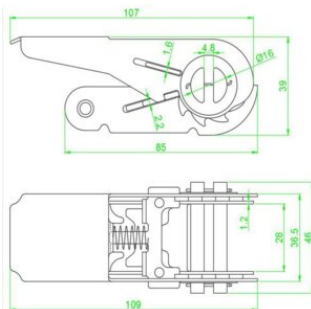

Ratchet Black Line 25mm LC 400 daN 109x36mm

Product information

High quality ratchet 25mm for lashings. Black Line products, ideal for use in areas where fittings should be invisible. [... Read more](#)

Material: Steel

Finish: Black, painted

Ratchet Black Line 25mm LC 400 daN 109x36mm

Blueprint

Technical data

Part code	LC daN	MBL	Length mm	Width	Band width mm	STF daN	Dimensions mm
14.36210101050	400	0.08	109	36	25	150	109x36