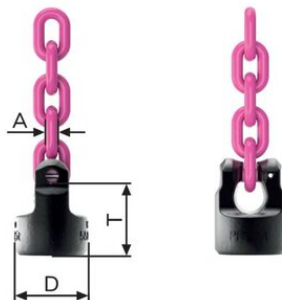

### Product information

Universal connection with many attachment options.

- ideal connection link for crossbars construction
- clear marking of the minimum WLL
- compact design

... [Read more](#)

---

**Marking:** WLL

### Technical data

Part code	Code	WLL ton	T mm	A mm	D mm	Weight kg
42157989982	WPPH-VIP4-0,63t	0.63	34	4	34	0.17
42157989983	WPPH-VIP6-1,5t	1.5	44	6	40	0.33
42157989984	WPPH-VIP8-2,5t	2.5	53	8	53	0.74
42157989985	WPPH-VIP10-4t	4	66	10	68	1.47
42157989986	WPPH-VIP13-5t	5	79	13	83	2.65
42157989987	WPPH-VIP16-8t	8	88	16	88	3.5
42157903438	WPPH-KA-28-31,5t	31.5	81	28	148	12.1