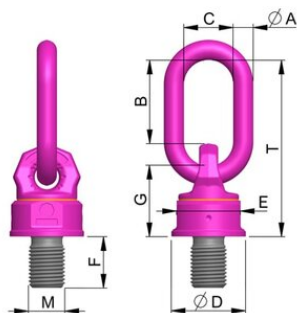

Lifting Eye RUD VWBG, UNC thread

Product information

- Rotating 360°, pivoting 230°
- Optical markings for easy determination for withdraw from service
- Ball bearing

... [Read more](#)

Temperature range: -40°C up to +200°C

Note: Not suitable for permanent swiveling when under full load.

Safety factor: 4:1

Lifting Eye RUD VWBG, UNC thread

Blueprint

Technical data

Part code	WLL ton	Thread Inch	A mm	B mm	C mm	D mm	E mm	F mm	G mm	M mm	T mm	Weight kg
42158600454	16	2 1/2 -4	32	119	70	120	95	95	120	63.5	274	11
42158600456	31.5	3-4	46	130	90	170	145	114	159	76.2	338	26.34