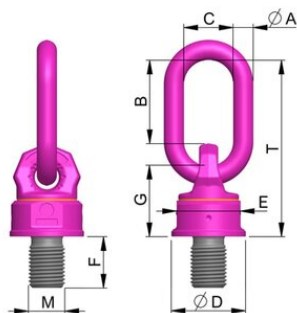

## Lifting Eye RUD VWBG, UNC thread

---

### Product information

- Rotating 360°, pivoting 230°
- Optical markings for easy determination for withdraw from service
- Ball bearing

... [Read more](#)

---

**Temperature range:** -40°C up to +200°C

**Note:** Not suitable for permanent swiveling when under full load.

## Lifting Eye RUD VWBG, UNC thread

### Technical data

Part code	WLL ton	Thread Inch	A mm	B mm	C mm	D, mm	E mm	F mm	G, mm	Mmm mm	T mm	Weight kg
42158600454	16	2 1/2 -4	32	119	70	120	95	95	120	63.5	274	11
42158600456	31.5	3-4	46	130	90	170	145	114	159	76.2	338	26.34