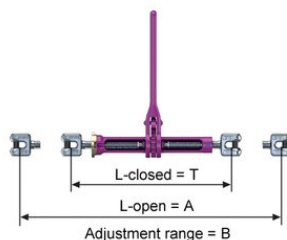

Ratchet Tensioner RUD ICE-CURT-GAKO

Blueprint

Technical data

Part code	Code	LC daN	MBL ton	A mm	B mm	T mm	Weight kg
705100370000560	ICE-CURT-6-GAKO	3,600	3.67	400	140	260	1.49
705100610000560	ICE-CURT-8-GAKO	6,000	6.11	520	170	350	3.9
705101020000560	ICE-CURT-10-GAKO	10,000	10.19	532	170	362	4.3
705101630000560	ICE-CURT-13-GAKO	16,000	16.31	830	300	530	7.63
705102550000560	ICE-CURT-16-GAKO	25,000	25.49	962	350	612	13.03