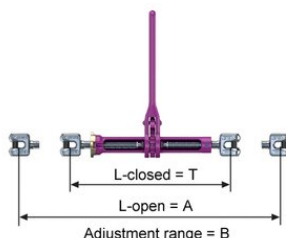

Ratchet Tensioner RUD ICE-CURT-GAKO

Product information

One special highlight in the ICE-Lashing chain is the ICE-CURT ratchet tensioner. It offers you plenty of advantages.

- It has an extra long clamping path.
 - It has a preparation for theft protection by means of a padlock (type ABUS 85/40HB).
 - It is equipped with the RUD ID-POINT®.
 - It is easy to clean and grease.
 - It has an innovative, practical twist-release guard.
 - It is easy to handle – even when wearing gloves.
 - It is particularly light and robust thanks to its innovative forged shape
- ... [Read more](#)

Marking: According to standard

Temperature range: -60°C up to 200°C.

Standard: EN 12195-3

Ratchet Tensioner RUD ICE-CURT-GAKO

Blueprint

Technical data

Part code	Code	LC daN	MBL ton	A mm	B mm	T mm	Weight kg
705100370000560	ICE-CURT-6-GAKO	3,600	3.67	400	140	260	1.49
705100610000560	ICE-CURT-8-GAKO	6,000	6.11	520	170	350	3.9
705101020000560	ICE-CURT-10-GAKO	10,000	10.19	532	170	362	4.3
705101630000560	ICE-CURT-13-GAKO	16,000	16.31	830	300	530	7.63
705102550000560	ICE-CURT-16-GAKO	25,000	25.49	962	350	612	13.03