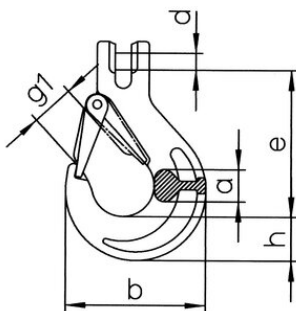

### Product information

**General:** General purpose hook.

... [Read more](#)

---

**Marking:** According to standard

**Temperature range:** -40 °C up to 200 °C

**Standard:** EN 1677-3

**Safety factor:** 4:1

### Technical data

Part code	Code	Chain diameter mm	WLL ton	Chain Ø inch	e mm	h mm	a mm	b mm	d mm	g1mm mm	Weight kg
403300240070	HKS/SUN 7	7	2.36	9/32	93	27	21	89	9,5	26	0.67
403300300070	HKS/SUN 8	8	3	5/16	92	27	21	89	11	26	0.67
403300500070	HKS/SUN 10	10	5	3/8	108	33	25	110	14	31	1.23
403300800070	HKS/SUN 13	13	8	1/2	130	41	34	132	17,5	38	2.42
403301220070	HKS/SUN 16	16	12.2	5/8	158	49	37	160	21	45	4.22