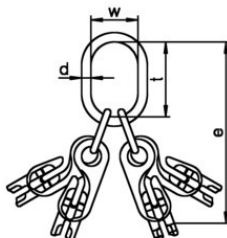

### Product information

**General:** For 3 and 4-leg slings with shortening element.

... [Read more](#)

---

**Temperature range:** -40 °C up to 200 °C

**Safety factor:** 4:1  
**Grade:** 12

### Technical data

Part code	Code	Chain diameter	WLL ton	EWL	can be used with single hook acc. DIN15401 up to nr.	WLL 45- 60° ton	d mm	t mm	w mm	e mm	Weight kg
403100500080	GTVK/SUN 4-7	7	5	368	10	3.55	27	190	110	368	6.35
403100630080	GTVK/SUN 4-8	8	6.3	368	10	4.5	27	190	110	368	6.39
403101060080	GTVK/SUN 4-10	10	10.6	433	12	7.5	30	190	110	433	10.94
403101700080	GTVK/SUN 4-13	13	17	616	12	11.8	38	275	150	616	25.35
403102560080	GTVK/SUN 4-16	16	25.6	658	12	18.3	38	275	150	658	37.17