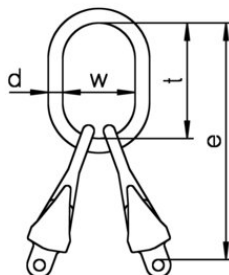

2 Special Clevis Sub-Assembly GTVK/SUN

Product information

General: For 2-leg slings with shortening element.

[... Read more](#)

Temperature range: -40 °C up to 200 °C

Safety factor: 4:1

Grade: 12

2 Special Clevis Sub-Assembly GTVK/SUN

Blueprint

Technical data

Part code	Code	Chain diameter	WLL ton	EWL	can be used with single hook acc. DIN15401 up to nr.	WLL 45- 60° ton	d mm	t mm	w mm	e mm	Weight kg
403100340090	GTVK/SUN 2-7	7	3.35	284	6	2.36	19	160	95	284	2.62
403100430090	GTVK/SUN 2-8	8	4.25	284	6	3	19	160	95	284	2.64
403100710090	GTVK/SUN 2-10	10	7.1	328	10	5	23	170	105	328	4.83
403101120090	GTVK/SUN 2-13	13	11.2	391	10	8	30	190	110	391	10.54
403101700090	GTVK/SUN 2-16	16	17	508	12	12.2	38	275	150	508	18.33