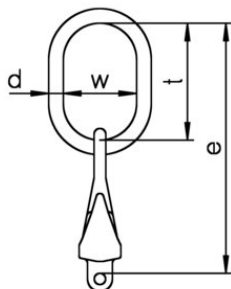

1 Special Clevis Sub-Assembly GTVK/SUN

Product information

General: For 1-leg slings with shortening element.

[... Read more](#)

Temperature range: -40 °C up to 200 °C

Safety factor: 4:1

Grade: 12

1 Special Clevis Sub-Assembly GTVK/SUN

Blueprint

Technical data

| Part code | Code | Chain diameter | WLL ton | EWL | can be used with single hook acc. DIN15401 up to nr. | d mm | t mm | w mm | e mm | Weight kg |
|--------------|---------------|----------------|---------|-----|--|------|------|------|------|-----------|
| 403100240100 | GTVK/SUN 1-7 | 7 | 2.36 | 244 | 4 | 14 | 120 | 70 | 244 | 1.22 |
| 403100300100 | GTVK/SUN 1-8 | 8 | 3 | 264 | 5 | 17 | 140 | 80 | 264 | 1.48 |
| 403100500100 | GTVK/SUN 1-10 | 10 | 5 | 318 | 6 | 19 | 160 | 95 | 318 | 2.63 |
| 403100800100 | GTVK/SUN 1-13 | 13 | 8 | 391 | 10 | 27 | 190 | 110 | 391 | 6.11 |
| 403101220100 | GTVK/SUN 1-16 | 16 | 12.2 | 423 | 12 | 30 | 190 | 110 | 423 | 8.9 |