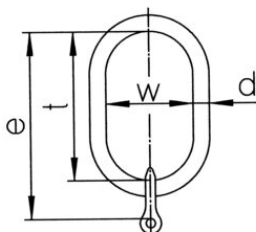

1 Special Clevis Sub-Assembly GTKR/SUN

Product information

General: For 1-leg slings.

... [Read more](#)

Temperature range: -40 °C up to 200 °C

Safety factor: 4:1

Grade: 12

1 Special Clevis Sub-Assembly GTKR/SUN

Blueprint

Technical data

Part code	Code	Chain diameter	WLL ton	can be used with single hook acc. DIN15401 up to nr.	d mm	t mm	w mm mm	e mm	Weight kg
403100240070	GTKR/SUN 1-7	7	2.36	4	14	120	70	163	0.66
403100300070	GTKR/SUN 1-8	8	3	5	17	140	80	183	0.92
403100500070	GTKR/SUN 1-10	10	5	6	19	160	95	211	1.55
403100800070	GTKR/SUN 1-13	13	8	10	27	190	110	254	3.34
403101220070	GTKR/SUN 1-16	16	12.2	12	30	190	110	268	4.92