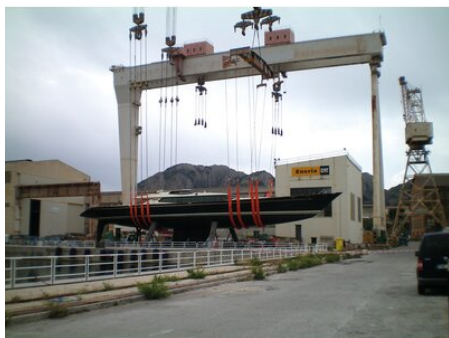

## Examples of the use of Track Record Extreema® Slings

---

### Product information

Lift-Tex® Industrie is a Netherlands based leading manufacturer of Heavy Lift High Performance fiber roundslings. Under the brand name Extreema® they manufacture HMPE slings. Innovative slings which make use of a patented technology. They set new standards in heavy lifting. Extreema® slings can lift up to MBL 4000 T straight lift/8000 T basket lift.

Because of the well trained and skilled staff of Lift-Tex®, Extreema® slings can be provided in many configurations this makes Extreema® applicable to almost every lifting job.