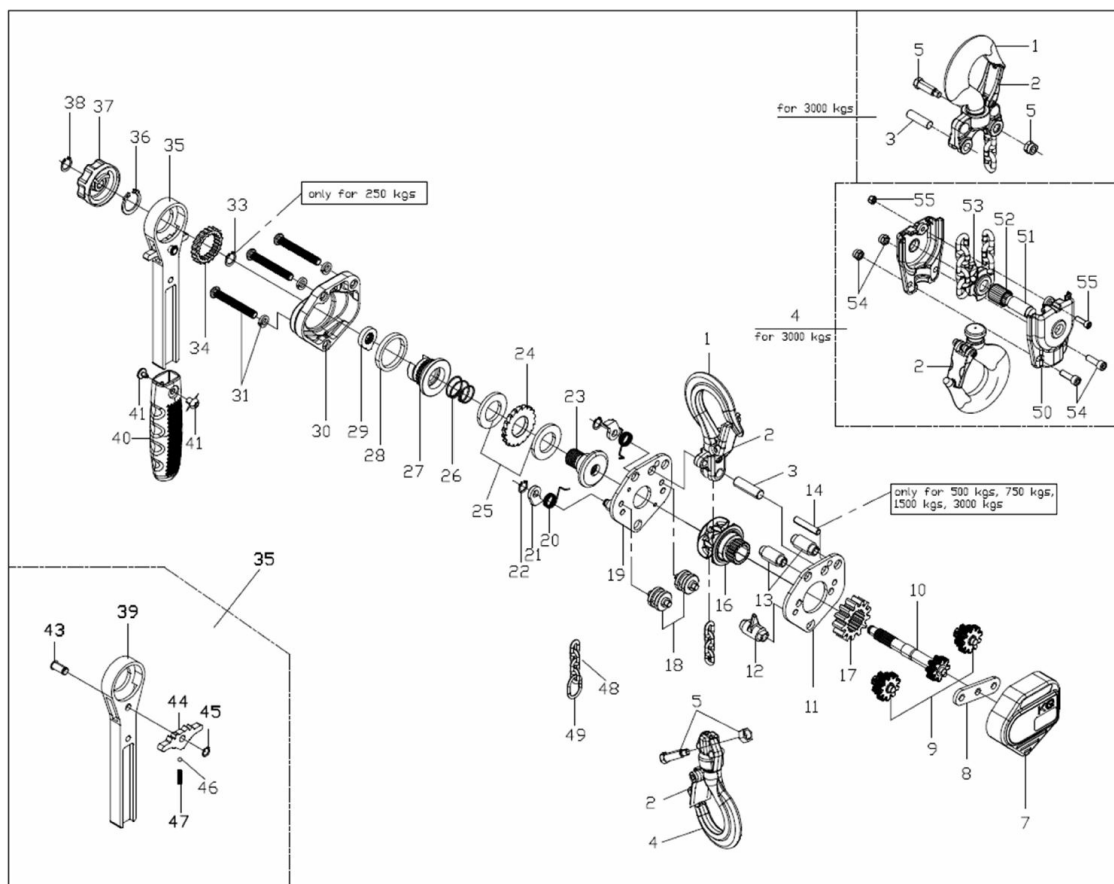

Blueprint

Technical data

Part code	WLL ton	Lifting height m	Number of falls	Load chain mm	a mm	b mm	c mm	d mm	e mm	f mm	g mm	s mm	t mm	Weight kg
500500030300420	0.25	3	1	3,2 x 9	87	68	200	145	55.5	35.5	21	32	11	2.2
500500050300420	0.5	3	1	4,3 x 12	100.5	81	250	160	62.5	42	24.5	34.5	12	3.6
500500080300420	0.75	3	1	5 x 15	105	92	260	180	64	42	28.5	35.5	14	4.7
500500150300420	1.5	3	1	7,1 x 19,9	122	109	330	220	68.5	52	35	42.5	21.5	8.5
500500300300420	3	3	2	7,1 x 19,9	122	160	432	220	68.5	61.9	43	50	24.5	12.4

SPARE PARTS

Aluminium mini lever hoists

Spare part (product code)

Description

Suitable for hoist (product code)

VTS250AKO

Bottom hook

VTS250

Aluminium mini lever hoists

TALKE7120

Hoist chain | 7,1 x 19,9 mm

VTS1500, VTS3000

Also other spare parts available with a delivery time, ask our sales for more information