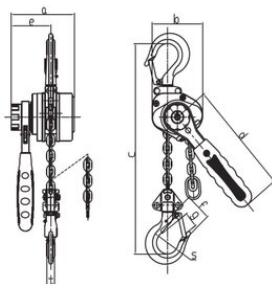

Aluminium mini lever hoists

Product information

Quality and extra small lever hoist for professional use with a standard lifting height of 3 meters. Hooks are equipped with swivels. Other lifting heights are available with short lead times from the stock upon request. The hoist can also be used as a puller.

Blueprint

Technical data

Part code	WLL ton	Lifting height m	Number of falls	Load chain mm	a mm	b mm	c mm	d mm	e mm	f mm	g mm	s mm	t mm	Weight kg
500500030300420	0.25	3	1	3,2 x 9	87	68	200	145	55.5	35.5	21	32	11	2.2
500500050300420	0.5	3	1	4,3 x 12	100.5	81	250	160	62.5	42	24.5	34.5	12	3.6
500500080300420	0.75	3	1	5 x 15	105	92	260	180	64	42	28.5	35.5	14	4.7
500500150300420	1.5	3	1	7,1 x 19,9	122	109	330	220	68.5	52	35	42.5	21.5	8.5
500500300300420	3	3	2	7,1 x 19,9	122	160	432	220	68.5	61.9	43	50	24.5	12.4

SPARE PARTS

Aluminium mini lever hoists

Spare part (product code)

Description

Suitable for hoist (product code)

VTS250AKO

Bottom hook

VTS250

Aluminium mini lever hoists

TALKE7120

Hoist chain | 7,1 x 19,9 mm

VTS1500, VTS3000

Also other spare parts available with a delivery time, ask our sales for more information