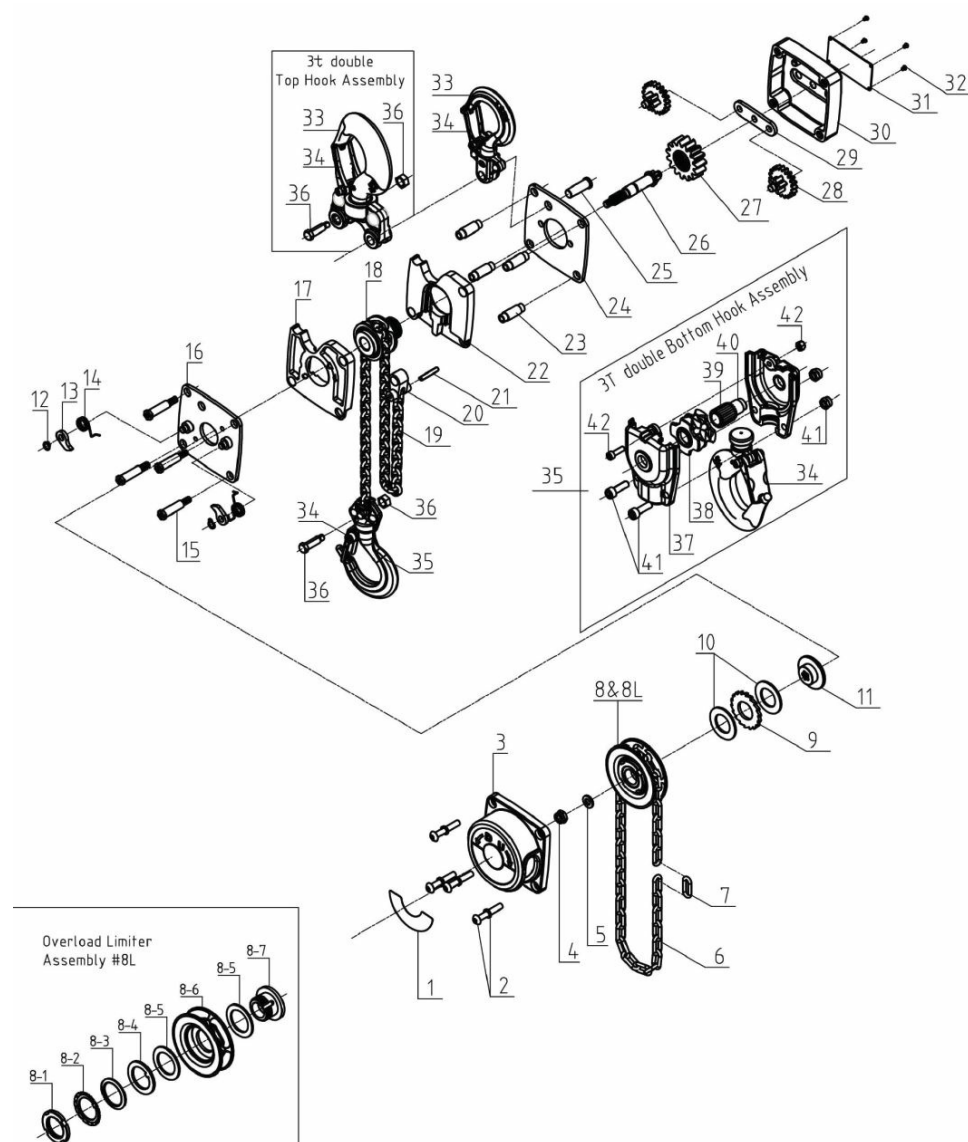

Aluminium Mini chain blocks

Product information

Quality and extra small aluminum chain block for professional use with a standard lifting height of 3 meters. Hooks are equipped with swivels. Other lifting heights are available with short lead times from the stock upon request.

... [Read more](#)

Material: Aluminium

Marking: According to standard, CE-marked

Finish: Painted, white / orange

Standard: EN 13157

Aluminium Mini chain blocks

Blueprint

Technical data

Part code	WLL ton	Lifting height m	Number of falls	Load chain mm	A mm	B mm	C mm	D mm	E mm	F mm	H min mm	Weight kg
500100030300160	0.25	3	1	3,2 x 9	75	77	44	32	35.5	21	225	2.6
500100050300160	0.5	3	1	4,3 x 12	92	89	51	34.5	42	23	265	4.6
500100100300160	1	3	1	5,6 x 15,7	110	102	55	42.5	49.5	27	295	6.6
500100200300160	2	3	1	8 x 24	145	138	78.5	46.5	58.5	35	390	13.5
500100300300160	3	3	2	7,1 x 19,9	165	120	68	50	61.9	37	470	17

SPARE PARTS

Aluminium Mini chain blocks

Spare part (product code)

Description

Suitable for hoist (product code)

KTS250AKO

Bottom hook

KTS250