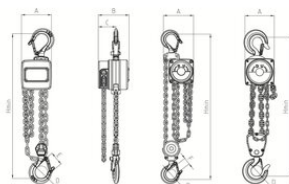

Aluminium Mini chain blocks

Blueprint

Technical data

Part code	WLL ton	Lifting height m	Number of falls	Load chain mm	A mm	B mm	C mm	D mm	E mm	F mm	H min mm	Weight kg
500100030300160	0.25	3	1	3,2 x 9	75	77	44	32	35.5	21	225	2.6
500100050300160	0.5	3	1	4,3 x 12	92	89	51	34.5	42	23	265	4.6
500100100300160	1	3	1	5,6 x 15,7	110	102	55	42.5	49.5	27	295	6.6
500100200300160	2	3	1	8 x 24	145	138	78.5	46.5	58.5	35	390	13.5
500100300300160	3	3	2	7,1 x 19,9	165	120	68	50	61.9	37	470	17

SPARE PARTS