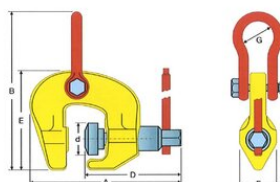

Screw clamps for lifting in different positions

Product information

Suitable for steel plates and steel items of various shape.

... [Read more](#)

Material: Steel

Marking: CE-marked

Finish: Painted, yellow

Note: Not suitable on hard steel (30 HRC or higher)

Warning: Not to be heat-treated

Safety factor: 4:1

Screw clamps for lifting in different positions

Blueprint

Technical data

Part code	WLL ton	Jaw width mm	A mm	B mm	D mm	d mm	E mm	F mm	G mm	Weight kg
502100050281250	0.5	0-28	127	116	89	26	75	30	17	0.8
502100080221250	0.75	0-22	167	201	120	42	125	46	38	3
502100150321250	1.5	0-32	187	226	135	42	142	46	45	4
502100300501250	3	0-50	223	268	165	49	165	55	50	7
502100600751250	6	0-75	285	364	215	63	210	70	80	18

SPARE PARTS

Spare part (product code)	Description	Suitable for screw clamp (product code)
LTTSCC05VOS1	Spare part set 1 Shackle assy	LTTSCC05
LTTSCC05VOS2	Spare part set 2 Using bar	LTTSCC05
LTTSCC05VOS3	Spare part set 3 Screw jaw	LTTSCC05
LTTSCC05VOS4	Spare part set 4 Screw	LTTSCC05
LTTSCC05VOS5	Spare part set 5 Cushion block assy	LTTSCC05
LTTSCC075VOS1	Spare part set 1 Shackle assy	LTTSCC075
LTTSCC075VOS2	Spare part set 2 Using bar	LTTSCC075
LTTSCC075VOS3	Spare part set 3 Screw jaw	LTTSCC075
LTTSCC075VOS4	Spare part set 4 Screw	LTTSCC075