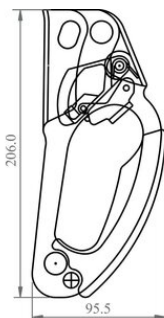

Ascender handle (Right) FA7000300

Product information

Designed for rope climbing, it locks with one hand for comfortable use. It works on a Kernmantle rope 10-12 mm.

... [Read more](#)

Material: Aluminium alloy

Marking: According to standard, CE-marked

Temperature range: Do not use with frozen ropes

Finish: Yellow anodized

Standard: EN 567

Ascender handle (Right) FA7000300

Blueprint

Technical data

Part code	Max. number of persons	Weight kg
823500000060	1	0.196