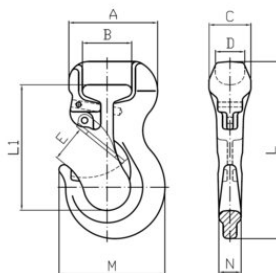

### Product information

Web sling hook is designed to be used for webbing and round slings. Hook is slided to a belt or a sling.

The hooks are color coded:

- 1 t: purple
- 2 t: green
- 3 t: yellow
- 5 t: red
- 6 t: brown
- 8 t: blue
- 10 t: orange

... [Read more](#)

---

**Material:** Steel

**Marking:** CE-marked

**Temperature range:** -40 - (+)200°C / 400°C = WLL 75%

**Finish:** Painted, color coded

**Warning:** Not to be heat-treated

**Safety factor:** 4:1

### Technical data

| Part code    | WLL ton | A mm | B mm | C mm | D mm | E mm | M mm | N mm | L1 mm | L mm | Weight kg |
|--------------|---------|------|------|------|------|------|------|------|-------|------|-----------|
| 402300101030 | 1       | 57   | 35   | 28   | 18   | 24   | 73   | 17   | 84    | 117  | 0.45      |
| 402300201030 | 2       | 72   | 40   | 34   | 24   | 28   | 86   | 18   | 102   | 143  | 0.9       |
| 402300301030 | 3       | 87   | 47   | 38   | 29   | 30   | 108  | 24   | 120   | 168  | 1.48      |
| 402300501030 | 5       | 131  | 73   | 45   | 35   | 43   | 131  | 28   | 155   | 224  | 3.4       |
| 402300601030 | 6       | -    | 70   | -    | -    | 43   | -    | 36   | 147   | -    | 4.5       |
| 402300801030 | 8       | -    | 105  | -    | -    | 65   | -    | 40   | 200   | -    | 9.7       |
| 402301001030 | 10      | -    | 105  | -    | -    | 65   | -    | 40   | 200   | -    | 9.7       |