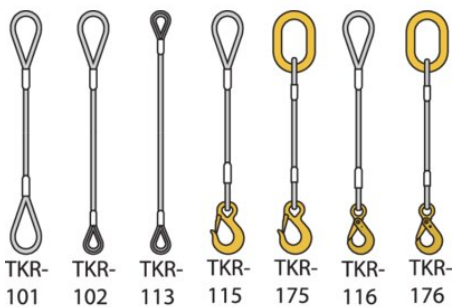

Steelwire Rope Slings FI

Product information

Contact us for all kinds of steelwireslings!

- hand spliced / mechanically spliced alu ferrule / supersplice seel ferrule
- slings with 1,2,3 & 4 legs equipped with shackles, hooks, ...
- sockets
- endless clamped
- grommets
- terminals with tread
- endstops
- ...

... [Read more](#)

TKR-101 TKR-102 TKR-113 TKR-115 TKR-175 TKR-116 TKR-176