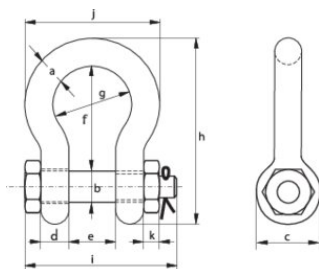

### Product information

The Green Pin Super® Bow Shackle BN is a grade 8 bow shackle with a safety bolt. Handling of the Green Pin Super® Bow Shackle BN is easier due to the smaller size and weight (with an equal working load limit when compared to non-Super products). The shackle also offers a double safety (split pin and safety bolt) which prevents accidental unscrewing of the pin. Furthermore, the long-term durability of the shackle is assured as a result of its galvanization. Wear and tear of the counter components such as wire rope is also minimized as the chamber in the shackle eye hides the screw thread. The Green Pin Super® Bow Shackle BN is available in a range with a working load limit from 3.3 up to 175t

### Technical data

Код товара	WLL ton	a mm	b mm	c mm	d mm	e mm	f mm	g mm	h mm	i mm	j mm	k mm	Бес kg
420100330590	3,3	13,5	16	34	13	22	51	32	90	80	59	13	0,4
420100500590	5	16	19	40	16	27	64	43	110	98	75	17	0,73
420100700590	7	19	22	46	19	31	76	51	129	115	89	19	1,19
420100950590	9,5	22	25	52	22	36	83	58	144	130	102	22	1,73
420101250590	12,5	25	28	59	25	43	95	68	164	150	118	25	2,56
420101500590	15	28	32	67	28	47	108	75	186	166	131	27	3,6
420101800590	18	32	35	73	32	51	115	83	201	184	147	30	4,95
420102100590	21	35	38	79	35	57	133	92	227	197	162	33	6,62
420103000590	30	38	42	88	38	60	146	99	249	202	175	19	8,11
420104000590	40	45	50	104	45	74	178	126	300	243	216	23	14,8
420105500590	55	57	57	119	57	83	197	138	342	283	252	26	23,3
420108500590	85	70	70	145	70	105	260	180	438	339	320	32	45,1
420112000590	120	83	83	164	83	127	329	190	537	397	356	39	72
420115000590	150	95	95	204	95	147	400	238	644	453	428	50	116
420117500590	175	105	108	235	105	169	410	275	686	496	485	50	156