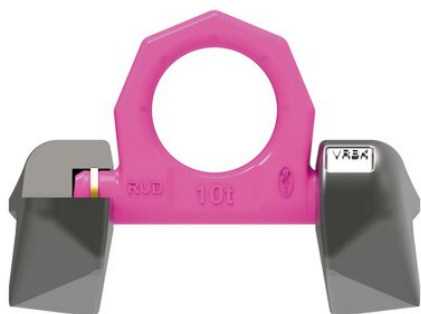

Weld-on Lifting Ring RUD VRBK-FIX

Product information

Load ring for edge attachments. Welded on the corner reduces the number of lifting points. Loadable in any direction. Low profile and 270° pivoting.

... [Read more](#)

Marking: According to standard

Standard: EN 1677-1

Safety factor: 4:1.

Weld-on Lifting Ring RUD VRBK-FIX

Blueprint

Technical data

Код товара	Код	WLL ton	A mm	B mm	C mm	D mm	E mm	F mm	T mm	Вес kg
42157902149	VRBK-FIX 4 t	4	32	14	28	48	141	30	65	1
42157902150	VRBK-FIX 6.7 t	6,7	40	20	35	60	181	34	84	2,16
42157902256	VRBK-FIX 10 t	10	52	22	46	65	212	46	94	4,4
42157909845	VRBK-FIX 16 t	16	66	27	57	90	284	64	126	9,73
42157906225	VRBK-FIX 31.5 t	31,5	89	42	78	130	394	70	177	24,65
42157904653	VRBK-50 t	50	134	70	118	230	626	96	303	76,35