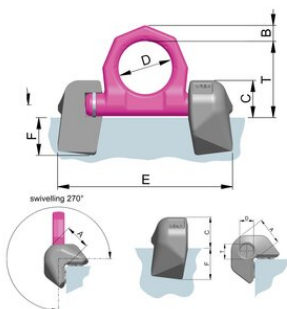

Weld-on Lifting Ring RUD VRBK-FIX

Product information

Load ring for edge attachments. Welded on the corner reduces the number of lifting points. Loadable in any direction. Low profile and 270° pivoting.

... [Read more](#)

Marking: According to standard

Standard: EN 1677-1

Safety factor: 4:1.

Weld-on Lifting Ring RUD VRBK-FIX

Blueprint

Technical data

Код товара	Код	WLL ton	A mm	B mm	C mm	D mm	E mm	F mm	T mm	Вес kg
42157902149	VRBK-FIX 4 t	4	32	14	28	48	141	30	65	1
42157902150	VRBK-FIX 6.7 t	6,7	40	20	35	60	181	34	84	2,16
42157902256	VRBK-FIX 10 t	10	52	22	46	65	212	46	94	4,4
42157909845	VRBK-FIX 16 t	16	66	27	57	90	284	64	126	9,73
42157906225	VRBK-FIX 31.5 t	31,5	89	42	78	130	394	70	177	24,65
42157904653	VRBK-50 t	50	134	70	118	230	626	96	303	76,35