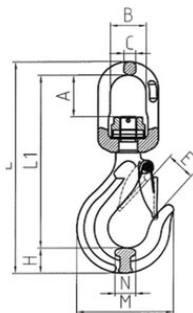

Available for 6 mm up to 16 mm chain and from WLL 1.4t up to WLL 10t.

Powerdex G10 Range benefits:

- 25% higher capacity compared to traditional Grade 8 components
- All POWERTEX G10 components are painted in luminous red
- Multi-functional master links and components are included in the range to allow quick and cost-effective assembly of chain slings
- The components meet EN 1677 part 1/2/3/4 +25% WLL
- Each forged component is crack detection tested, and samples are proof load tested.
- Each component is type tested in the factory and fatigue rated to 20,000 cycles at 1.5 times the WLL
- Full traceability through a batch number
- Replacement spare parts available
- All components are chromium 6 free
- POWERTEX 2.2 certificate enclosed with each box of components
- The components may also be used with Grade 8 chain to EN 818-2. In such a case, the chain sling needs to be rated as Grade 8 in accordance with EN 818-2 ... [Read more](#)

Marking: According to standard

Standard: EN 1677-2 (+25% WLL), AS 3776

Safety factor: 4:1

Класс: 10

Sling Hook SHS-B POWERTEX (ball bearing swivel)

Blueprint

Technical data

Код товара	Код	Chain diameter mm	WLL ton	EWL mm	A mm	B mm	C mm	E mm	H mm	L mm	L1 mm	M mm	N mm	Вес kg
402300141460	SHS-6-10B	6	1,4	141	37	32,5	11,5	24	19	173	141	71	16	0,65
402300251460	SHS-8-10B	8	2,5	171	41,6	41	13	28,5	26	213	171	88	20	0,95
402300401460	SHS-10-10B	10	4	216	51	48	15,5	34	29,5	263	216	105	25	1,7
402300671460	SHS-13-10B	13	6,7	253	59	55	17	40	38	310	253	135	32	3,1
402301001460	SHS-16-10B	16	10	293	68	61	21,5	45	45	364	293	161	37,5	5,4