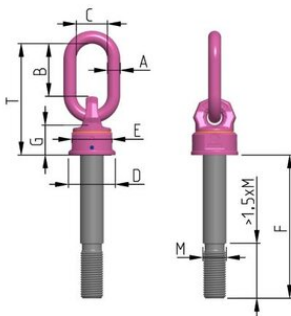

Lifting Eye RUD VWBG with variable length

Product information

- Rotating 360°, pivoting 230°
- Optical markings for easy determination for withdraw from service
- Ball bearing

... [Read more](#)

Safety factor: 4:1

Lifting Eye RUD VWBG with variable length

Blueprint

Technical data

Код товара	WLL ton	A mm	B mm	C mm	D mm	E mm	F mm	G mm	M mm	T mm
42158600150	6	23	86	50	90	80	33-300	94	M33	208
42158600451	8	23	86	50	90	80	36-300	94	M36-M39	208
42158600452	12	26	111	65	98	85	42-300	95	M42-M45	234
42158600453	13	26	111	65	98	85	48-300	95	M48-M52	234