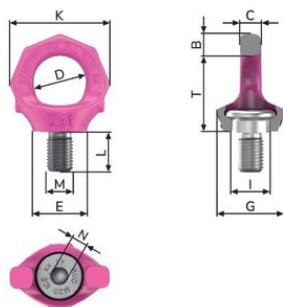

Lifting Eye RUD VRS STARPOINT

Blueprint

Technical data

Код товара	WLL ton	B mm	C mm	D, mm	E mm	G, mm	I mm mm	K mm	L mm	Mmm mm	Nmm mm	T mm	Вес kg
421100011272	0,1	9	7	20	23	28	13	37	9	M6	6	28	0,07
421100031270	0,3	11	9	25	25	30	16,3	47	12	M8	6	35	0,11
421100041270	0,4	11	9	25	25	30	16,3	47	15	M10	6	35	0,11
421100081270	0,75	13	10	30	30	34	19,8	56	18	M12	8	42	0,19
421100081275	0,75	13	10	30	30	34	19,8	56	18	M14	8	42	0,2
421100151270	1,5	15	13	35	36	40	23,5	65	24	M16	10	49	0,32
421100151276	1,5	15	13	35	36	40	23,5	65	24	M18	10	49	0,4
421100231270	2,3	17	16	40	41	50	29,3	76	30	M20	12	58	0,54
421100231275	2,3	17	16	40	41	50	29,3	76	30	M22	12	58	0,56
421100321270	3,2	20	19	49	51	60	35	92	36	M24	14	70	0,86
421100321276	3,2	20	19	49	51	60	35	92	36	M27	14	70	0,94
421100451270	4,5	26	24	60	66	75	44	114	45	M30	17	87	1,5
421100451276	4,5	26	24	60	66	75	44	114	45	M33	17	87	1,66
421100701270	7	32	29	73	76	98	53	135	54	M36	22	104	3,3
421100901270	9	37	33	84	86	111	62	158	63	M42	24	121	4,6
421101201270	12	42	42	94	100	128	70	180	72	M48	27	138	7,44
421101601270	16	50	44	110	112	145	82	210	84	M56	32	161	11,99
421102001270	20	55	49	120	121	158	90	229	96	M64	36	177	16,41