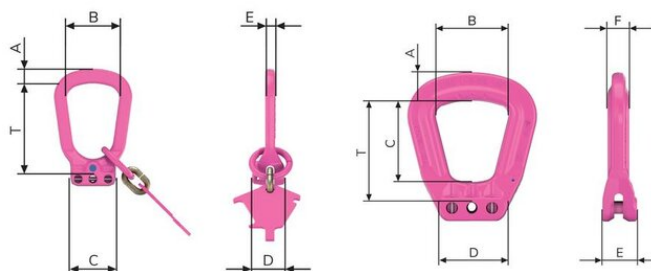

Master Link VIP 1-leg RUD

Blueprint

Technical data

Код товара	Код	WLL ton	A mm	B mm	C mm	D mm	E mm	T mm	F mm	Вес kg
402100060830	VAK-1/2-4	0,63	9	30	28	20	6	55	-	0,12
402100150831	VBK-1-16	1,5	13	25	54	-	-	82	-	0,38
402100150830	VAK-1-6	1,5	13	60	110	-	-	138	-	0,54
402100150832	VSAK-1-6 / 140	1,5	18	140	260	-	-	342	-	1,95
402100250831	VBK-1-8	2,5	16	34	70	-	-	107	-	0,72
402100250830	VAK-1-8	2,5	16	60	110	-	-	147	-	0,9
402100250832	VSAK-1-8 / 140	2,5	22	140	260	-	-	367	-	3,2
402100250833	VSAK-1-8 / 190	2,5	22	190	350	-	-	457	-	3,67
402100400831	VBK-1-10	4	18	40	85	-	-	131	-	1,15
402100400830	VAK-1-10	4	18	75	135	-	-	181	-	1,44
402100400832	VSAK-1-10 / 140	4	26	140	260	-	-	391	-	3,4
402100400833	VSAK-1-10 / 190	4	26	190	350	-	-	481	-	5,34
402100400834	VSAK-1-10 / 250	4	36	250	460	-	-	591	-	11,77
402100670831	VBK-1-13	6,7	22	50	115	-	-	174	-	2,21
402100670830	VAK-1-13	6,7	22	90	160	-	-	218	-	2,68
402100670832	VSAK-1-13 / 140	6,7	32	140	260	-	-	433	-	7,35
402100670833	VSAK-1-13 / 190	6,7	32	190	350	-	-	523	-	8,7
402100670834	VSAK-1-13 / 250	6,7	36	250	460	-	-	634	-	12,83
402101000831	VBK-1-16	10	26	65	140	-	-	211	-	3,84
402101000830	VAK-1-16	10	26	100	180	-	-	250	-	4,35
402101000832	VSAK-1-16 / 140	10	32	140	260	-	-	471	-	8,96
402101000833	VSAK-1-16 / 190	10	36	190	350	-	-	560	-	12,13