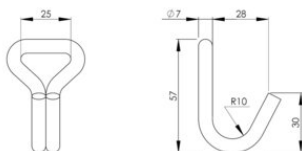

Doublehook Black Line 25x57mm LC 500 daN

Product information

High quality doublehook for lashings 25mm. Black Line products, ideal for use in areas where fittings should be invisible.

... [Read more](#)

Doublehook Black Line 25x57mm LC 500 daN

Blueprint

Technical data

Код товара	LC daN	MBL	Band width mm	Height mm
220100040	500	0,1	25	57