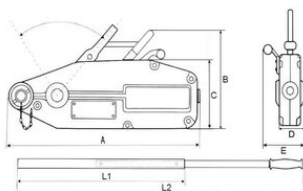

20 m coiled steel wire rope with latch hook is included.

Features:

- Safe – Each hoist is dynamic proof load tested 1,25 x WLL before leaving the factory.
- Compact, lightweight construction with aluminum covers.
- Durable construction with powder coated finish and plated frame components.
- Equipped with replaceable shear safety pin that prevents overloading (5 spare pins included in the carrying handle/pulling handle).
- Equipped with rubber protection at the top opening preventing dirt from entering the hoist.
- Carrying handle for easy transportation and handling.
- 20 m coiled steel wire rope with latch hook is included and other lengths can be offered.
- Hooks are designed to open at overload instead of breaking.
- Hooks fitted with heavy duty steel safety latches.
- RFID equipped (chip) for easy service and inspection.
- QR code for on-site access to Multilanguage user manual.
- Test certificate and Declaration of Conformity enclosed with each hoist. ... [Read more](#)

Marking: According to standard, CE-marked

Standard: EN 13157, EN 13414-1

Safety factor: 4:1

Aluminum Wire Rope Hoist Powertex PAPH-S1

Blueprint

Technical data

Код товара	WLL ton	Lifting height m	Model	Rope Ø mm	Hand force max. kg	A mm	B mm	C mm	D mm	E mm	L1 mm	L2 mm	Бec kg
501100082000180	0,8	20	PAPH-S1/800	8,3	34,77	426	235	168	60	64	-	800	6,5
501100162000180	1,6	20	PAPH-S1/1600	11	40,79	545	284	190	72	97	692	1 200	12,5
501100322000180	3,2	20	PAPH-S1/3200	16	44,66	660	325	230	91	116	692	1 200	23,5
501100542000180	5,4	20	PAPH-S1/5400	20	86,55	930	390	300	110	150	692	1 200	56