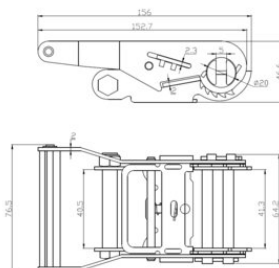

Ratchet Black Line 35mm LC 1500 daN 156x77mm

Product information

High quality ratchet 35mm for lashings. Black Line products, ideal for use in areas where fittings should be invisible.

... [Read more](#)

Ratchet Black Line 35mm LC 1500 daN 156x77mm

Blueprint

Technical data

Код товара	LC daN	MBL ton	Длина м mm	Width	Band width mm	STF daN	Dimensions mm
14.36210101060	1 500	3	156	77	35	220	156x77