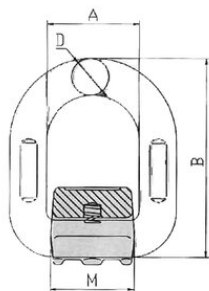

Weld-on lifting point, grade 80

Product information

Weld-on lifting point for all lifting directions. Equipped with a spring that holds the eye in desired position.

... [Read more](#)

Marking: According to standard, CE-marked
Standard: EN 1677-1

Safety factor: 4:1
Класс: 8

Weld-on lifting point, grade 80

Blueprint

Technical data

Код товара	WLL ton	A mm	B mm	D mm	M mm	Вес kg
4215NS8HI1	1,12	41	78,5	13	37	0,4
4215NS8HI2	2	42	88	14	40	0,47
4215NS8HI3	3,15	45	94	17	42,5	0,69
4215NS8HI5	5,3	55	118	22	50	1,46
4215NS8HI8	8	70	141	26,5	66,5	2,5
4215NS8HI15	15	97	188	34	90	5,79