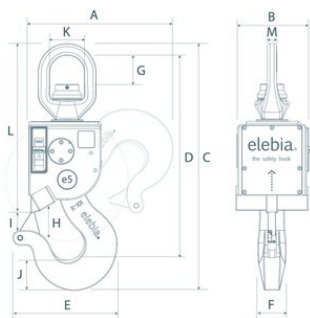

Automatic Crane Loading Hook Elebia

Product information

Auto crane hook, allows you to remotely attach and release loads with no handling. It catches the masterlink with a magnet, a sensor indicates when the ring is in the right position, and a reinforced safety latch keeps the load safely attached during lifting.

10 and 20 tons are available in a Compact version (C)

[... Read more](#)

Safety factor: 4:1

Automatic Crane Loading Hook Elebia

Blueprint

Technical data

Код товара	WLL ton	Model	Max. releasable weight kg	A mm	B mm	C mm	D mm	E mm	F mm	G mm	H mm	I mm	J mm	K mm	L mm	M mm	Вес kg
420500500080	5	evo5	15-30	277	170	469	409	194	43	49	57,6	25	41	58	350	15	26
420501000080	10	evo10	20	342	182,3	584	485	246	66	68	83	42	72	82	400,4	22	36
420502000080	20	evo20	20	341	182,3	663	553	246	66	105	83	42	72	115	480	29	43