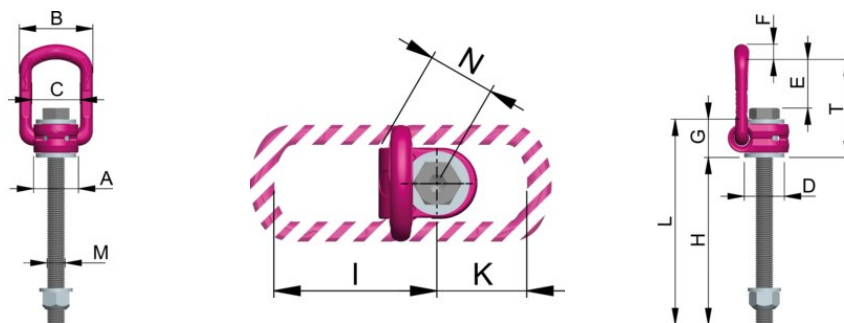

Lifting Eye RUD VLBG-PLUS Long Bolt

Blueprint

Technical data

Код товара	Код	WLL ton	Thread mm	A mm	B mm	C mm	D mm	E mm	F mm	G mm	H mm	I mm	K mm	L mm	M mm	N mm	T mm
42158600470	VLBG-PLUS Long-Bolt	0,63	M8	30	54	34	24	40	10	29	8-76	75	45	37-105	M8	32	75
4215860047076	VLBG-PLUS Long-Bolt	0,63	M8	30	54	34	24	40	10	29	76	75	45	105	M8	32	75
42158600471	VLBG-PLUS Long-Bolt	0,9	M10	30	54	34	24	39	10	29	96	75	45	125	M10	32	75
42158600472	VLBG-PLUS Long-Bolt	1,35	M12	32	54	34	26	38	10	29	12-116	75	45	41-145	M12	32	75
42158600472116	VLBG-PLUS Long-Bolt	1,35	M12	32	54	34	26	38	10	29	116	75	45	145	M12	32	75
4215860047250	VLBG-PLUS Long-Bolt	1,35	M12	32	54	34	26	38	10	29	50	75	45	79	M12	32	75
42158600474	VLBG-PLUS Long-Bolt	2	M16	33	56	36	30	39	13,5	36	16-149	86	47	50-185	M16	38	85
4215860047429	VLBG-PLUS Long-Bolt	2	M16	33	56	36	30	39	13,5	36	29	86	47	63	M16	38	85
4215860047425	VLBG-PLUS Long-Bolt	2	M16	33	56	36	30	39	13,5	36	25	86	47	59	M16	38	85
4215860047450	VLBG-PLUS Long-Bolt	2	M16	33	56	36	30	39	13,5	36	50	86	47	84	M16	38	85
42158600476	VLBG-PLUS Long-Bolt	3,5	M20	50	82	54	45	55	16,5	43	187	113	64	230	M20	48	110
4215860047630	VLBG-PLUS Long-Bolt	3,5	M20	50	82	54	45	55	16,5	43	30	113	64	75	M20	48	110
4215860047670	VLBG-PLUS Long-Bolt	3,5	M20	50	82	54	45	55	16,5	43	70	113	64	113	M20	48	110
42158600478	VLBG-PLUS Long-Bolt	4,5	M24	50	82	54	45	67	18	43	220	130	78	265	M24	48	125
42158600478222	VLBG-PLUS Long-Bolt	4,5	M24	50	82	54	45	67	18	43	222	130	78	267	M24	48	125
4215860047850	VLBG-PLUS Long-Bolt	4,5	M24	50	82	54	45	67	18	43	50	130	78	95	M24	48	125
42158600480	VLBG-PLUS Long-Bolt	6,7	M30	60	103	65	60	67	22,5	61	30-279	151	80	90-340	M30	67	147
42158600480160	VLBG-PLUS Long-Bolt	6,7	M30	60	103	65	60	67	22,5	61	160	151	80	220	M30	67	147
42158600480150	VLBG-PLUS Long-Bolt	6,7	M30	60	103	65	60	67	22,5	51	150	151	80	201	M30	67	147
42158600480339	VLBG-PLUS Long-Bolt	6,7	M30	60	103	65	60	67	22,5	61	339	151	80	400	M30	67	147
4215860048070	VLBG-PLUS Long-Bolt	6,7	M30	60	103	65	60	67	22,5	61	70	151	80	131	M30	67	147
42158600289	VLBG-PLUS Long-Bolt	8	M36	77	122	82	70	97	26,5	77	36-223	205	110	113-300	M36	87	197