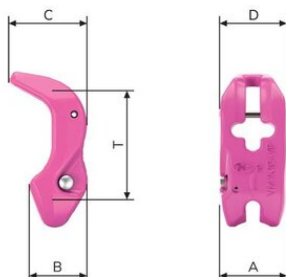

Multi Shortening Claw RUD VIP VMVK

Blueprint

Technical data

Код товара	Код	WLL ton	A mm	B mm	C mm	D mm	T mm	Бес kg
402200150400	VMVK-6	1,5	34	30	40	35	66	0,24
402200250400	VMVK-8	2,5	48	40	54	48	88	0,61
402200400400	VMVK-10	4	60	49	67	60	110	1,21
402200670400	VMVK-13	6,7	74	64	86	76	143	2,35
402201000400	VMVK-16	10	91	79	105	98	176	4,38