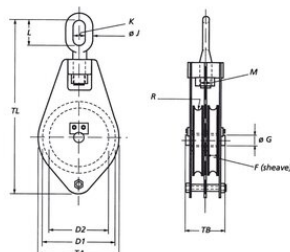

Samson wire rope blocks 2 sheave

Product information

General:

- Up to 30 ton blocks standard supplied with swivel oval eye.
- Over 30 ton blocks standard supplied with swivel stud eye.
- Blocks can be supplied with swivel hook, swivel stud eye or swivel jaw on request.
- Standard supplied with bronze bearings. Other bearings available on request.
- Groove in sheave may be adjusted to other wire rope diameters on request.
- Blocks can be supplied with becket on request.

... [Read more](#)

Safety factor: 4:1

Samson wire rope blocks 2 sheave

Blueprint

Technical data

Код товара	WLL ton	Rope Ø mm	No of Sheaves	Bec kg
424100100360	1	8	2	4
424100150360	1,5	10	2	6
424100300360	3	12	2	11
424100400360	4	14	2	18
424100600360	6	18	2	32
424100800360	8	20	2	43
424101000360	10	22	2	74
424101200360	12	22	2	81
424101200365	12	24	2	102
424101600360	16	22	2	98
424101600365	16	24	2	126
424102000360	20	22	2	116
424102000365	20	24	2	146
424102500360	25	24	2	169
424102500365	25	28	2	190
424103000360	30	24	2	184
424103000365	30	28	2	204
424104000360	40	28	2	225