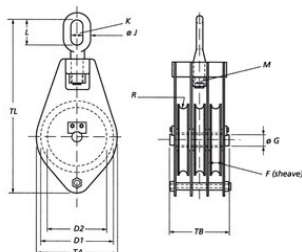

Samson wire rope blocks 3 sheave

Product information

General:

- Up to 30 ton blocks standard supplied with swivel oval eye.
- Over 30 ton blocks standard supplied with swivel stud eye.
- Blocks can be supplied with swivel hook, swivel stud eye or swivel jaw on request.
- Standard supplied with bronze bearings. Other bearings available on request.
- Groove in sheave may be adjusted to other wire rope diameters on request.
- Blocks can be supplied with becket on request.

... [Read more](#)

Safety factor: 4:1

Samson wire rope blocks 3 sheave

Blueprint

Technical data

Код товара	WLL ton	Rope Ø mm	No of Sheaves	Bec kg
424100200330	2	10	3	9
424100400330	4	12	3	17
424100600330	6	14	3	28
424100800330	8	18	3	46
424101000330	10	20	3	69
424101200330	12	22	3	99
424101600330	16	24	3	120
424101600335	16	24	3	157
424102000335	20	24	3	143
424102000330	20	24	3	184
424102500330	25	24	3	170
424102500335	25	24	3	198
424102500336	25	28	3	220
424103000330	30	28	3	215
424103000335	30	28	3	255
424104000330	40	28	3	250
424104000335	40	28	3	295
424105000330	50	28	3	335