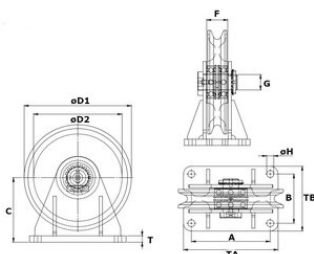

Vertical Directional Blocks

Product information

General:

- Groove in sheave may be adjusted to other wire rope diameters.
- No test certificate possible.

... [Read more](#)

Vertical Directional Blocks

Blueprint

Technical data

| Код товара | Rope Ø range mm | WLL ton | Bearing | Bearing | øD1 mm | øD2 mm | A mm | B mm | C mm | F mm | G mm | øH mm | T mm | TA mm | TB mm | Bec kg |
|--------------|-----------------|---------|----------------|---------|--------|--------|------|------|------|------|------|-------|------|-------|-------|--------|
| 140101000361 | 10 | 1 | Bronze bearing | Bronze | 125 | 105 | 90 | 70 | 83 | 27 | 22 | 9 | 8 | 115 | 95 | 3 |
| 140101200361 | 12 | 2 | Bronze bearing | Bronze | 150 | 120 | 115 | 85 | 95 | 40 | 30 | 11 | 10 | 140 | 110 | 5 |
| 140101400361 | 14 | 3 | Bronze bearing | Bronze | 200 | 165 | 150 | 95 | 122 | 40 | 30 | 13,5 | 12 | 180 | 125 | 8 |
| 140101800361 | 18 | 4 | Bronze bearing | Bronze | 250 | 210 | 190 | 120 | 155 | 45 | 35 | 17,5 | 15 | 230 | 160 | 17 |
| 140102000361 | 20 | 6 | Bronze bearing | Bronze | 300 | 255 | 220 | 150 | 185 | 50 | 40 | 22 | 20 | 270 | 200 | 26 |
| 140102200361 | 22 | 8 | Bronze bearing | Bronze | 350 | 305 | 270 | 170 | 220 | 50 | 45 | 26 | 25 | 330 | 220 | 41 |
| 140102400361 | 24 | 10 | Bronze bearing | Bronze | 400 | 345 | 300 | 190 | 255 | 60 | 50 | 32 | 30 | 370 | 260 | 64 |