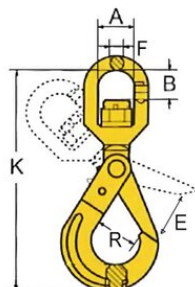

## Eye self-locking hook with swivel, grade 80

---

### Product information

Due to the swivel the hook is easy to align into the wanted direction. The hook locks automatically when lifting starts.

... [Read more](#)

---

**Marking:** According to standard, CE-marked  
**Standard:** EN 1677-3

## Eye self-locking hook with swivel, grade 80

### Technical data

Код товара	WLL ton	EWL mm	For chain Ø mm	K mm	E mm	B mm	F mm	R mm	A mm	Вес kg
420500110870	1,12	160	6	170	29	22	11	34	32	0,71
420500200870	2	200	7/8	210	34	26	12	46	35	1,1
420500320870	3,15	230	10	247	44	34	15	56	42	2
420500530870	5,3	280	13	302	52	38	16	69	50	4
420500800870	8	360	16	383	60	55	21	86	61	7,3
420501250870	12,5	390	20	418	83	61	26	100	72	11,6