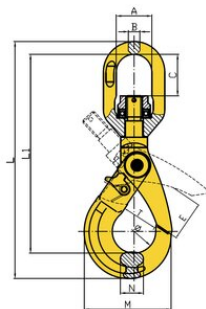

## Eye self-locking hook with ball bearing swivel, grade 80

---

### Product information

The hook locks automatically when lifting starts and rotates easily also with full load.

... [Read more](#)

---

**Marking:** According to standard, CE-marked

**Standard:** EN 1677-3

## Eye self-locking hook with ball bearing swivel, grade 80

### Technical data

Код товара	WLL ton	EWL mm	For chain Ø mm	A mm	B mm	C mm	L1 mm	L mm	T mm	E mm	M mm	N mm	Ø mm mm	Вес kg
420500110890	1,12	160	6	32	11	34	160	194	28	32	70	15	34	0,71
420500200890	2	202	7-8	36	13	40	202	240	35	39	88	20	44	1,1
420500320890	3,15	283	10	42	16	48	237	283	45	48	108	26	58	2
420500530890	5,3	282	13	50	17	58	282	343	52	65	134	33	70	4
420500800890	8	342	16	61	22	60	342	419	63	65	169	38	86	7,3
420501250890	12,5	483	20	76	27	75	400	483	86	85	186	50	97	11,6
420501500890	15	564	22	97	33	97	466	564	76	80	202	52	98	16