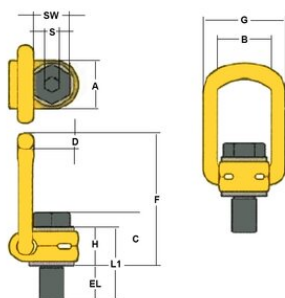

Turnable lifting point, grade 80

Blueprint

Technical data

Код товара	WLL ton	Thread mm	Packing Qty.	Thread length mm	Tightening torque Nm	Thread pitch mm	A mm	B mm	C mm	D, mm	EL mm	F mm	G, mm	H, mm	S mm	SWmm mm	L1 mm mm	Bec kg
4215NS8P0803	0,3	M8	40	11	30	1,25	33	37	35	14	11	98	57	36	6	13	47	0,5
4215NS8P0803120	0,3	M8	-	120	30	1,25	33	37	35	14	120	98	57	36	6	13	156	0,5
4215NS8P10063	0,63	M10	40	16	60	1,5	33	37	36	14	16	98	57	36	6	17	52	0,5
4215NS8P10063120	0,63	M10	-	120	60	1,5	33	37	36	14	120	98	57	36	6	17	156	0,5
4215NS8P121	1	M12	40	18	100	1,75	33	37	44	14	18	98	57	36	8	19	54	0,5
4215NS8P121120	1	M12	-	120	100	1,75	33	37	44	14	120	98	57	36	8	19	156	0,5
4215NS8P1615	1,5	M16	40	24	150	2	33	37	46	14	24	98	57	36	10	24	60	0,5
4215NS8P1615120	1,5	M16	-	120	150	2	33	37	46	14	120	98	57	36	10	24	156	0,5
4215NS8P2025	2,5	M20	10	30	250	2,5	50	54	57	17	30	140	82	44	12	30	74	1,3
4215NS8P2025120	2,5	M20	-	120	250	2,5	50	54	57	17	120	140	82	44	12	30	164	1,3
4215NS8P244	4	M24	10	36	400	3	50	54	59	17	36	140	82	44	14	36	80	1,4
4215NS8P244120	4	M24	-	120	400	3	50	54	59	17	120	140	82	44	14	36	164	1,4
4215NS8P305	5	M30	6	48	500	3,5	60	65	81	23	48	170	99	62	17	46	110	3,1
4215NS8P305120	5	M30	-	120	500	3,5	60	65	81	23	120	170	99	62	17	46	182	3,1
4215NS8P368	8	M36	4	62	800	4	77	85	101	27	62	225	124	78	22	55	140	5,8
4215NS8P368120	8	M36	-	120	800	4	77	85	101	27	120	225	124	78	22	55	198	5,8
4215NS8P4215	15	M42	2	63	1 500	4,5	95	104	112	36	63	256	158	86	24	65	149	10,8
4215NS8P4215120	15	M42	-	120	1 500	4,5	95	104	112	36	120	256	158	86	24	65	206	10,8
4215NS8P4820	20	M48	2	72	2 000	5	95	104	120	36	72	259	158	90	27	75	162	11,6
4215NS8P4820120	20	M48	-	120	2 000	5	95	104	120	36	120	259	158	90	27	75	210	11,6