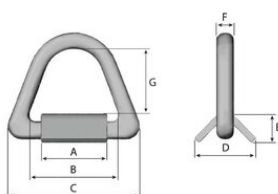

Weldable lashing points

Product information

Haklift weld-on load lashing points are professional-grade lashing points for vehicles, trailers, and other load-bearing structures. They provide a reliable attachment point for load securing lashing systems and chains.

... [Read more](#)

Weldable lashing points

Blueprint

Technical data

Код товара	Код	LC daN	MBL ton	A mm	B mm	C mm	D mm	E mm	F mm	G mm	Вес kg
7098KIPH10	KIPH10	5 000	10	64	76	114	49	35	18	62	0,8
7098KIPH20	KIPH20	10 000	20	65	75	134	50	34	25	65	1,2
7098KIPH36	KIPH36	18 000	36	120	134	205	71	39	23	63	2,9
7098KIPH67	KIPH67	33 500	67	100	145	212	108	60	35	72	5,3