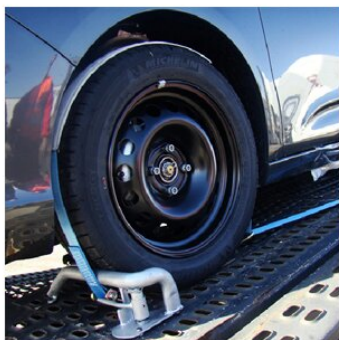

CAR-STOP Wheel blocking system

Product information

Wheel blocking system CAR - STOP EASY LOCK. Safety system for transporting light vehicles by means of a wedge. The system minimises vibrations and protects the longitudinal holes in the vehicle's platform. The L-shape makes positioning easier and does not damage the chassis of the low-bed vehicles. Suitable for all tyre sizes. New ergonomic design for optimum support.

... [Read more](#)

CAR-STOP Wheel blocking system

Technical data

Код товара	Description	Вес kg
350500290	Car-stop - right	2,68
350500300	Car-stop - left	2,68