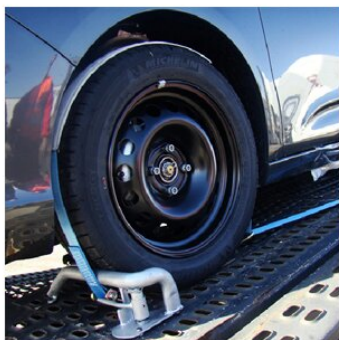

## CAR-STOP Wheel blocking system

---

### Product information

Wheel blocking system CAR - STOP EASY LOCK. Safety system for transporting light vehicles by means of a wedge. The system minimises vibrations and protects the longitudinal holes in the vehicle's platform. The L-shape makes positioning easier and does not damage the chassis of the low-bed vehicles. Suitable for all tyre sizes. New ergonomic design for optimum support.