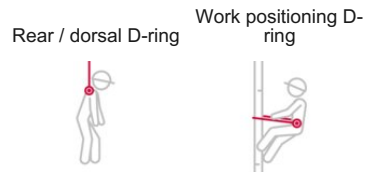

Harness XIMO 2

Product information

Body Harness with comfortable work positioning belt and 3 automatic buckles.
Unique extension band (length 30 cm) which allows the user to easily connect himself to the dorsal attachment D-Ring without any external help.

Marking: According to standard, CE-marked

Standard: EN 361, EN 358

Код товара	Size	Max user weight kg	Вес kg
820100561530	L-XXL	140	2,32