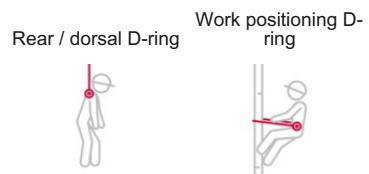

Harness KAMI 3

Product information

Body Harness with 2 attachment points with work positioning belt.
Incorporated our Work Positioning Belt FA 10 402 00

- 2 chest attachment textile loops.
- Adjustable thigh-straps and waist belt, sliding plates for easy adjustment of chest strap.
- Shoulder and thigh-straps differentiated by a dual colour scheme. Tool holder loops and rings at the back.
- Ideally positioned sit-strap for extended comfort.

Marking: According to standard, CE-marked

Standard: EN 361, EN 358

Код товара

Size

Max user weight
kg

Вес
kg

820100001370

One Size