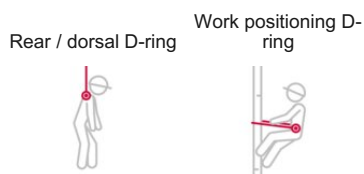

Harness KAMI 3

Product information

Body Harness with 2 attachment points with work positioning belt.
Incorporated our Work Positioning Belt FA 10 402 00

- 2 chest attachment textile loops.
- Adjustable thigh-straps and waist belt, sliding plates for easy adjustment of chest strap.
- Shoulder and thigh-straps differentiated by a dual colour scheme. Tool holder loops and rings at the back.
- Ideally positioned sit-strap for extended comfort.

... [Read more](#)

Marking: According to standard, CE-marked
Standard: EN 361, EN 358

Harness KAMI 3

Technical data

Код товара	Size	Max user weight kg	Вес kg
820100001370	One Size	140	1,33