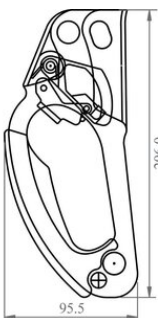

Ascender handle (Left) FA7000200

Product information

Designed for rope climbing, it locks with one hand for comfortable use. It works on a Kernmantle rope 10-12 mm.

... [Read more](#)

Marking: According to standard, CE-marked
Standard: EN 567

Ascender handle (Left) FA7000200

Blueprint

Technical data

Код товара	Max. number of persons	Вес kg
823500000050	1	0,196