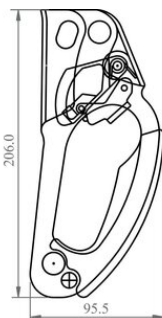

Ascender handle (Right) FA7000300

Product information

Designed for rope climbing, it locks with one hand for comfortable use. It works on a Kernmantle rope 10-12 mm.

... [Read more](#)

Marking: According to standard, CE-marked
Standard: EN 567

Ascender handle (Right) FA7000300

Blueprint

Technical data

Код товара	Max. number of persons	Вес kg
823500000060	1	0,196