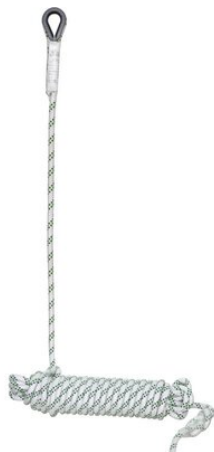

## Kernmantle Rope Anchor Line 30m FA2010330

---

### Product information

Kernmantle rope anchor line 30m for sliding fall arrester FA 20 103 00A and FA 20 103 00B, multi-use. Abrasion resistant thimble at the upper end and stop knot at the lower end. Spliced end is protected with a strong transparent covering sleeve. Color tracer strand losing color that shows the rope is unfit for use.

## Kernmantle Rope Anchor Line 30m FA2010330