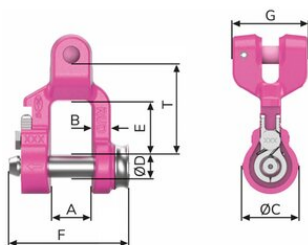

Clevis Shackle RUD VIP CSS Fastlox

Креслення

Technical data

Код товару	Вантажопідйомність тон	A мм	B мм	C мм	D мм	E мм	F мм	G мм	T мм	Вага кг
420100152970	1,5	17	8	23	10	21	51,5	32	36	0,18
420100252970	2,5	21	10	27	12	32	64	39	50	0,35
420100402970	4	27	13	36,5	16	35,5	80	51	60	0,76
420100672970	6,7	33	17	45,5	20	41,5	103	68	77	1,6
420101002970	10	38	21	55	24	49	123,5	80	95	2,96
420101602970	16	47	27	65	30	57	153,5	90	108	5,02
420102002970	20	53	30	76	36	72,5	172	97	130	7,31