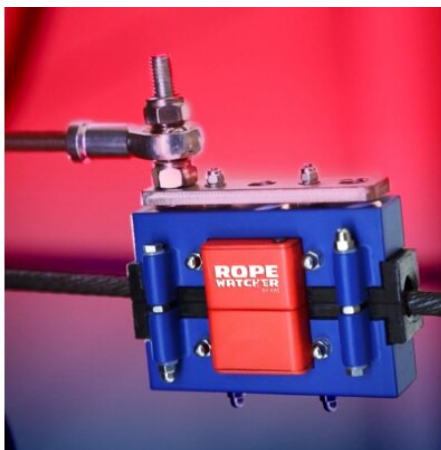

Rope Watcher™

Інформація про товар

Rope Watcher is a permanent device that keeps the rope under constant control and provides indications about its wearing status. It detects internal and external faults on the rope by means of the magneto-inductive method (MRT), which is nationally and internationally regulated.

This cutting-edge product allows:

- 24/7 remote rope monitoring;
- real-time rope scanning;
- scheduled and on-demand replacement of the rope;
- safety and operational continuity boost;
- alert in case of excessive wear