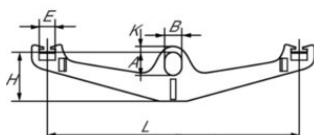

Best for:

- Crane lifting of big bags with four lifting loops
- Applications where available lifting height is limited

Not ideal for:

- Bags outside the 75 x 75 cm to 105 x 105 cm bottom size range

Product benefits

- Lifting eye positioned on the same level as sling supports, maximising usable lifting height and improving clearance under the crane
- Four integrated lifting supports align with the central lifting eye, promoting balanced load distribution during lifting
- Extra-thick, rounded sling supports reduce wear on bag loops and support longer service life
- The sling support design helps prevent unintentional sling disconnection during lifting operations
- Strong steel construction provides stable performance for repeated industrial handling tasks

... [Read more](#)

Маркування: Згідно зі стандартом, CE-marked, UKCA-marked

Стандарт: EN 13155

Коефіцієнт запасу міцності: 4:1

Lifting Beam for Big Bags Powertex LBB

Креслення

Technical data

Код товару	Вантажопідйомність тон	A мм	B мм	E мм	H мм	K мм	L мм	Вага кг
6205LBB20	2	80	60	62	170	25	960	25